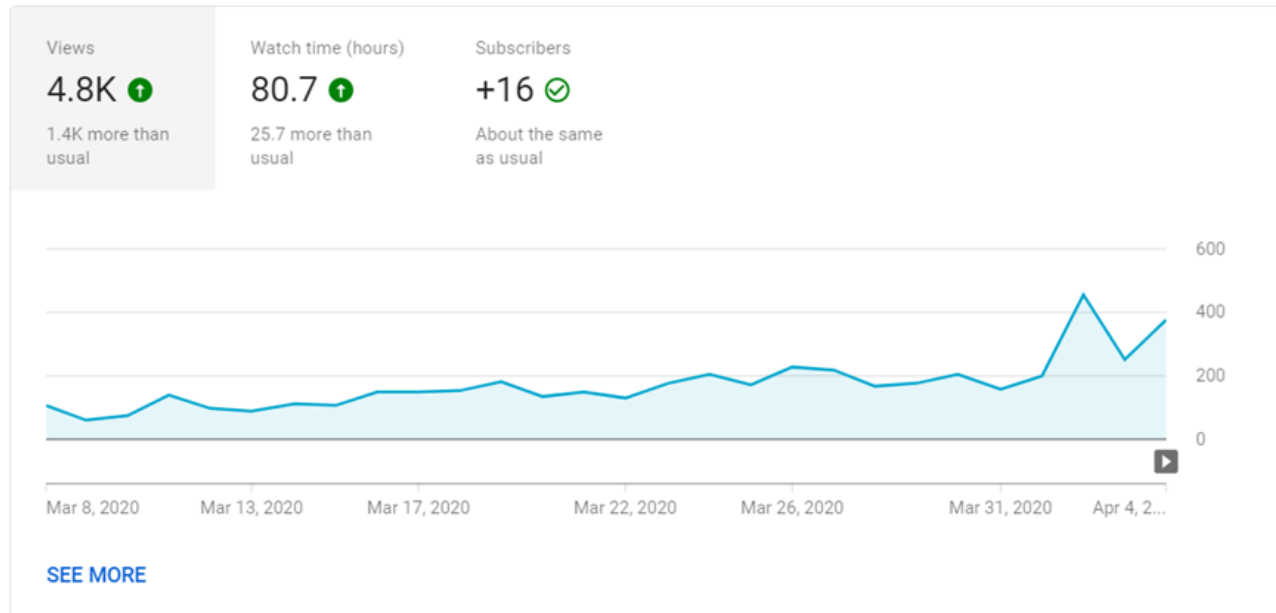

# Αύξηση 110%.

Congrats! Your channel's views are up 110%, mainly due to more people watching several of your videos from outside YouTube.

**What's going on?** Over the last 2 weeks, more people have been discovering your videos on websites and apps outside YouTube. This tends to happen when other websites and apps embed or link to your videos.

Τις τελευταίες μέρες παρατηρείται αυξητική τάση στην χρήση του καναλιού.

## Channel analytics

Current subscribers

844

+16 in last 28 days