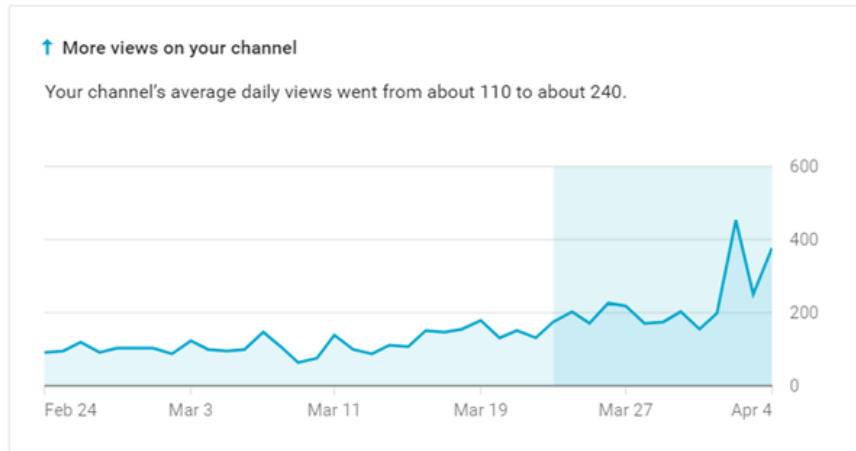

# YouTube Statistics

Απρίλιος 2020

# Αύξηση 110%.

Congrats! Your channel's views are up 110%, mainly due to more people watching several of your videos from outside YouTube.

**What's going on?** Over the last 2 weeks, more people have been discovering your videos on websites and apps outside YouTube. This tends to happen when other websites and apps embed or link to your videos.

Τις τελευταίες μέρες παρατηρείται αυξητική τάση στην χρήση του καναλιού.

## Channel analytics

Current subscribers

844

+16 in last 28 days